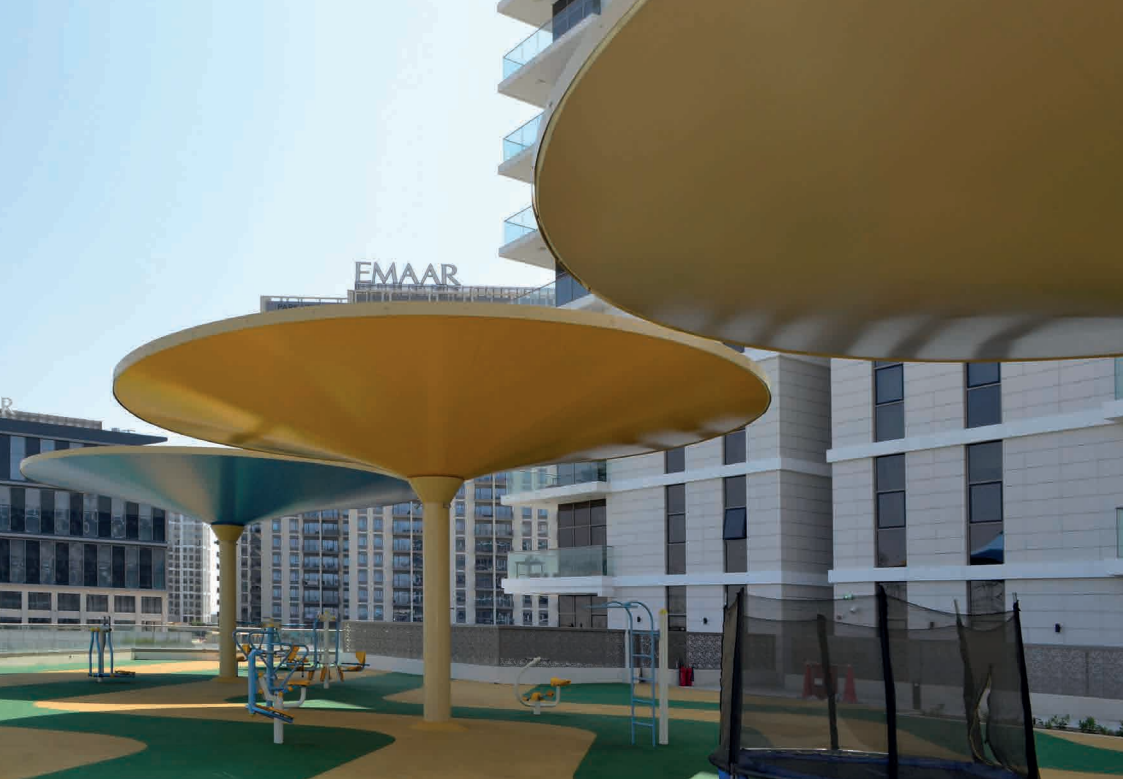

Case study Textile Architecture

Dubai Hills Estate, U.A.E

VALMEX® FR 580 premium

Applicator:
al dar tents LLC

Architect consultant:
Architect and Planning Group - APG

Dubai Hills Estate

Project: Sunbrellas spending shadow to a playground
Location: Dubai, U.A.E.
Material: VALMEX® FR 580 premium
Colors: Brilliant Yellow 114114
Light Blue 517517
Beige 842842
Quantity: 740 sqm
Applicator: al dar tents LLC
Architect consultant: Architect and Planning Group - APG
Main contactor: Best Building Construction
Developer: EMAAR
Completion: 2022